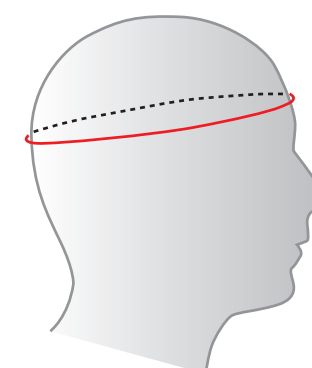

* The measure is in centimeters -
La medida está en centímetros

A Diameter - Diámetro

HELMETS - CASCOS

HOW TO MEASURE - CÓMO MEDIR

GO CARBON / GO FIBER					
	XS	S	M	L	XL
A	53-54	55-56	57-58	59-60	61-62

GO 2 CARBON / GO 2 FIBER					
	XS	S	M	L	XL
A	53-54	55-56	57-58	59-60	61-62

* The measure is in centimeters -
La medida está en centímetros

A Measure around your head just above the ears -
Mida alrededor de su cabeza, justo por encima de las orejas

GLOVES - GUANTES

junior sizes - tallas junior					adult sizes - tallas adulto				
S/6years	M/8years	L/10years	XL/12years	S	M	L	XL	XXL	
A	7	7,5	8	8,5	9	9,5	10	10,5	11