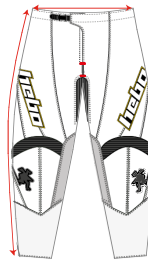

PANTALONES /PANTS PHENIX /SWAY

	PERIMETRO CINTURA RELAJADA WAIST PERIMETER RELAXED	PERIMETRO CINTURA ESTRADA WAIST PERIMETER STRETCHED	LARGO TOTAL LENGHT OUT SEAM
XS	71	79	96
S	77	85	98,5
M	83	91	101
L	89	97	103,5
XL	95	103	106
XXL	101	109	108,5

PANTALONES /PANTS TRIAL PRO

	PERIMETRO CINTURA RELAJADA WAIST PERIMETER RELAXED	PERIMETRO CINTURA ESTRADA WAIST PERIMETER STRETCHED	LARGO TOTAL LENGHT OUT SEAM
XS	54	82	88
S	60	88	92
M	66	94	96
L	72	100	100
XL	78	106	104
XXL	84	112	108

z

CAMISETA/JERSEY PRO

	PECHO FRONTAL FRONT CHEST	LARGO DELANTERO FRONT LENGHT	MANGA SLEEVE
XS	54	56	78
S	56	58	80
M	58	60	82
L	60	62	84
XL	62	64	86
XXL	64	66	88

CAMISETA/JERSEY PHENIX/SWAY

	PECHO FRONTAL FRONT CHEST	LARGO DELANTERO FRONT LENGHT	MANGA SLEEVE	LARGO TRASERO BACK LENGHT
XS	54	56	78	80
S	57	59	80	82
M	60	62	82	84
L	63	65	84	86
XL	66	68	86	88
XXL	69	71	88	90

CASCOS /HELMETS

cm	Junior S	Junior M	Junior L	Junior XL			
PERIMETRO CABEZA/HEAD PERIMETER	50-52	52-53	53-54	55-56			
cm	XXS	XS	S	M	L	XL	XXL
PERIMETRO CABEZA/HEAD PERIMETER	50-52	53-54	55-56	57-58	59-60	61-62	62-63