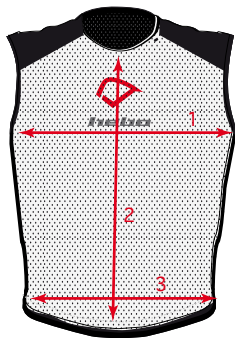

INTEGO

helio

CHAQUETA DEFENDER PRO
DEFENDER PRO JACKET

PADS SIZE	XS/S	M/L	XL/XXL	
BACK	40-45 (S)	45-50 (M)	50-55 (L)	
CHEST	A	B	B	
ELBOW	A	A	A	
SHOULDER	A	A	A	
	JKT SIZE SPECS			Cm.
1	44	48	52	
2	51	53	55	
3	40	43	46	
4	72,5	75	77,5	

HELIO

Inaba

CHALECO DEFENDER PRO
DEFENDER PRO VEST

	PADS SIZE	XS/S	M/L	XL/XXL
	BACK CENTRAL	40-45 (S)	45-50 (M)	50-55 (L)
	CHEST	A	B	B
		VEST size specs		
		Cm.		
1	1	44	48	52
2	2	51	53	55
3	3	40	43	46

Inaba

helbo

RODILLERA DEFENDER PRO
DEFENDER PRO KNEE

	XS/S	M/L	XL/XXL
1	40	41,5	43
2	11,5	12,5	13,5
3	15,5	16,5	17,5

Cm.

helbo

hebo

CODERA DEFENDER PRO
DEFENDER PRO ELBOW

	XS/S	M/L	XL/XXL
1	35	35	35
2	8,5	10	11,5
3	11	13	15

Cm.

haloCHALECO DEFENDER PRO RACE
DEFENDER PRO RACE VEST

	PADS SIZE	XS/S	M/L	XL/XXL
	BACK	40-45 (S)	45-50 (M)	50-55 (L)
		VEST size specs Cm.		
1	1	44	48	52
2	2	51	53	55
3	3	40	43	46

**halo**