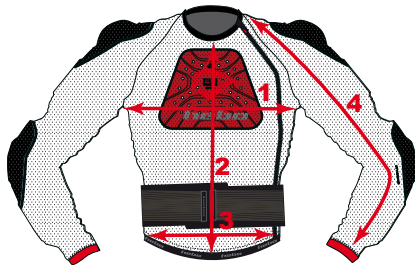

INTEGO

CHAQUETA DEFENDER PRO BELT
DEFENDER PRO BELT JACKET

PADS SIZE	XS/S	M/L	XL/XXL	
BACK	40-45 (S)	45-50 (M)	50-55 (L)	
CHEST	A	B	B	
ELBOW	A	A	A	
SHOULDER	A	A	A	
	JKT SIZE SPECS			Cm.
1	44	48	52	
2	51	53	55	
3	40	43	46	
4	72,5	75	77,5	

INTEGO

helio

CHAQUETA DEFENDER PRO
DEFENDER PRO JACKET

PADS SIZE	XS/S	M/L	XL/XXL	
BACK	40-45 (S)	45-50 (M)	50-55 (L)	
CHEST	A	B	B	
ELBOW	A	A	A	
SHOULDER	A	A	A	
	JKT SIZE SPECS			Cm.
1	44	48	52	
2	51	53	55	
3	40	43	46	
4	72,5	75	77,5	

HELIO

Inaba

CHALECO DEFENDER PRO
DEFENDER PRO VEST

	PADS SIZE	XS/S	M/L	XL/XXL
	BACK CENTRAL	40-45 (S)	45-50 (M)	50-55 (L)
	CHEST	A	B	B
		VEST size specs		
		Cm.		
1	1	44	48	52
2	2	51	53	55
3	3	40	43	46

Inaba