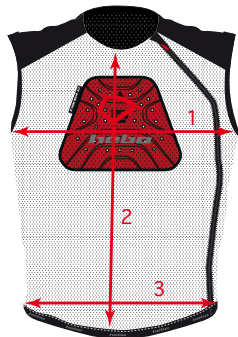

INTEGO

CHAQUETA DEFENDER PRO BELT
DEFENDER PRO BELT JACKET

PADS SIZE	XS/S	M/L	XL/XXL	
BACK	40-45 (S)	45-50 (M)	50-55 (L)	
CHEST	A	B	B	
ELBOW	A	A	A	
SHOULDER	A	A	A	
	JKT SIZE SPECS			Cm.
1	44	48	52	
2	51	53	55	
3	40	43	46	
4	72,5	75	77,5	

INTEGO

helio

CHAQUETA DEFENDER PRO
DEFENDER PRO JACKET

PADS SIZE	XS/S	M/L	XL/XXL	
BACK	40-45 (S)	45-50 (M)	50-55 (L)	
CHEST	A	B	B	
ELBOW	A	A	A	
SHOULDER	A	A	A	
	JKT SIZE SPECS			Cm.
1	44	48	52	
2	51	53	55	
3	40	43	46	
4	72,5	75	77,5	

HELIO

Inaba

CHALECO DEFENDER PRO
DEFENDER PRO VEST

	PADS SIZE	XS/S	M/L	XL/XXL
	BACK CENTRAL	40-45 (S)	45-50 (M)	50-55 (L)
	CHEST	A	B	B
		VEST size specs		
		Cm.		
1	1	44	48	52
2	2	51	53	55
3	3	40	43	46

Inaba