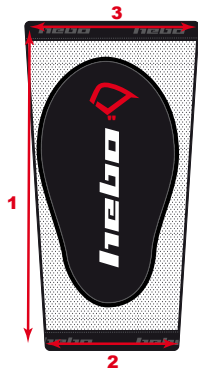

INTEGO

helio

CHAQUETA DEFENDER PRO
DEFENDER PRO JACKET

PADS SIZE	XS/S	M/L	XL/XXL	
BACK	40-45 (S)	45-50 (M)	50-55 (L)	
CHEST	A	B	B	
ELBOW	A	A	A	
SHOULDER	A	A	A	
	JKT SIZE SPECS			Cm.
1	44	48	52	
2	51	53	55	
3	40	43	46	
4	72,5	75	77,5	

HELIO

Inaba

CHALECO DEFENDER PRO
DEFENDER PRO VEST

	PADS SIZE	XS/S	M/L	XL/XXL
	BACK CENTRAL	40-45 (S)	45-50 (M)	50-55 (L)
	CHEST	A	B	B
		VEST size specs		
		Cm.		
1	1	44	48	52
2	2	51	53	55
3	3	40	43	46

Inaba

helbo

RODILLERA DEFENDER PRO
DEFENDER PRO KNEE

	XS/S	M/L	XL/XXL
1	40	41,5	43
2	11,5	12,5	13,5
3	15,5	16,5	17,5

Cm.

helbo

hebo

CODERA DEFENDER PRO
DEFENDER PRO ELBOW

	XS/S	M/L	XL/XXL
1	35	35	35
2	8,5	10	11,5
3	11	13	15

Cm.

haloCHALECO DEFENDER PRO RACE
DEFENDER PRO RACE VEST

	PADS SIZE	XS/S	M/L	XL/XXL
	BACK	40-45 (S)	45-50 (M)	50-55 (L)
		VEST size specs Cm.		
1	1	44	48	52
2	2	51	53	55
3	3	40	43	46

**halo**