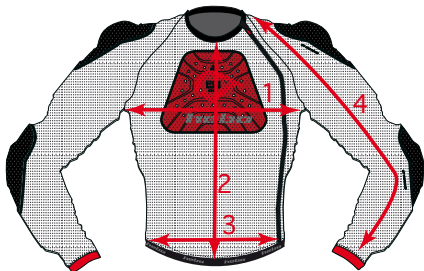

INTEGO

CHAQUETA DEFENDER PRO BELT
DEFENDER PRO BELT JACKET

PADS SIZE	XS/S	M/L	XL/XXL	
BACK	40-45 (S)	45-50 (M)	50-55 (L)	
CHEST	A	B	B	
ELBOW	A	A	A	
SHOULDER	A	A	A	
	JKT SIZE SPECS			Cm.
1	44	48	52	
2	51	53	55	
3	40	43	46	
4	72,5	75	77,5	

INTEGO

helio

CHAQUETA DEFENDER PRO
DEFENDER PRO JACKET

PADS SIZE	XS/S	M/L	XL/XXL	
BACK	40-45 (S)	45-50 (M)	50-55 (L)	
CHEST	A	B	B	
ELBOW	A	A	A	
SHOULDER	A	A	A	
	JKT SIZE SPECS			Cm.
1	44	48	52	
2	51	53	55	
3	40	43	46	
4	72,5	75	77,5	

HELIO

Inaba

CHALECO DEFENDER PRO
DEFENDER PRO VEST

	PADS SIZE	XS/S	M/L	XL/XXL
	BACK CENTRAL	40-45 (S)	45-50 (M)	50-55 (L)
	CHEST	A	B	B
		VEST size specs		
		Cm.		
1	1	44	48	52
2	2	51	53	55
3	3	40	43	46

Inaba